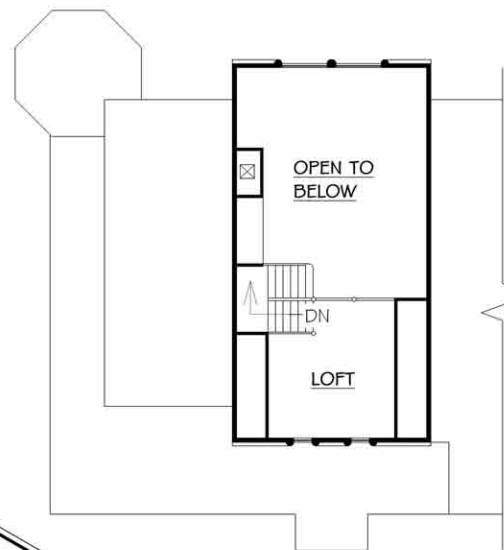

THE CREST LINE

FIRST FLOOR ----- 2,588 SQ. FT.
 SECOND FLOOR ----- 212 SQ. FT.
 TOTAL ----- 2,800 SQ. FT.

BACK VIEW

SECOND FLOOR