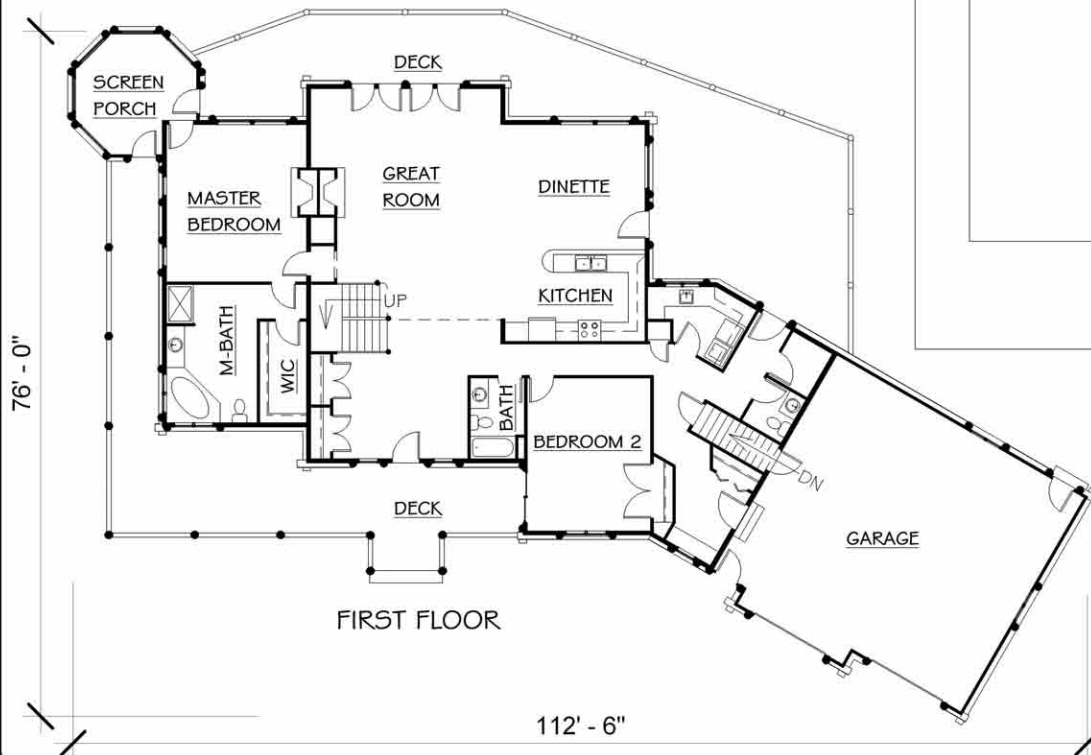

THE CREST LINE

FIRST FLOOR ----- 2,588 SQ. FT.
 SECOND FLOOR ----- 212 SQ. FT.
 TOTAL ----- 2,800 SQ. FT.

BACK VIEW

SECOND FLOOR