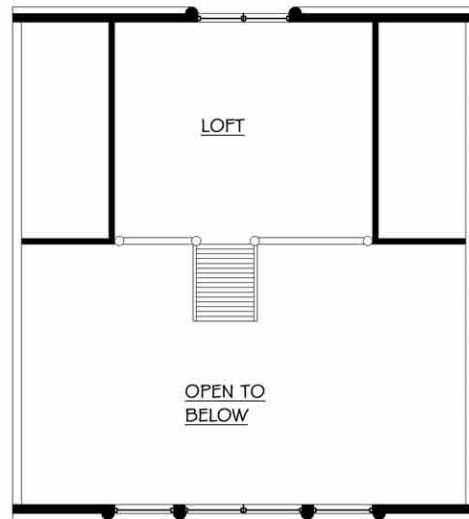

# THE GETAWAY

FIRST FLOOR ----- 620 SQ. FT.  
 SECOND FLOOR ----- 274 SQ. FT.  
 TOTAL ----- 894 SQ. FT.

BACK VIEW

FIRST FLOOR

SECOND FLOOR