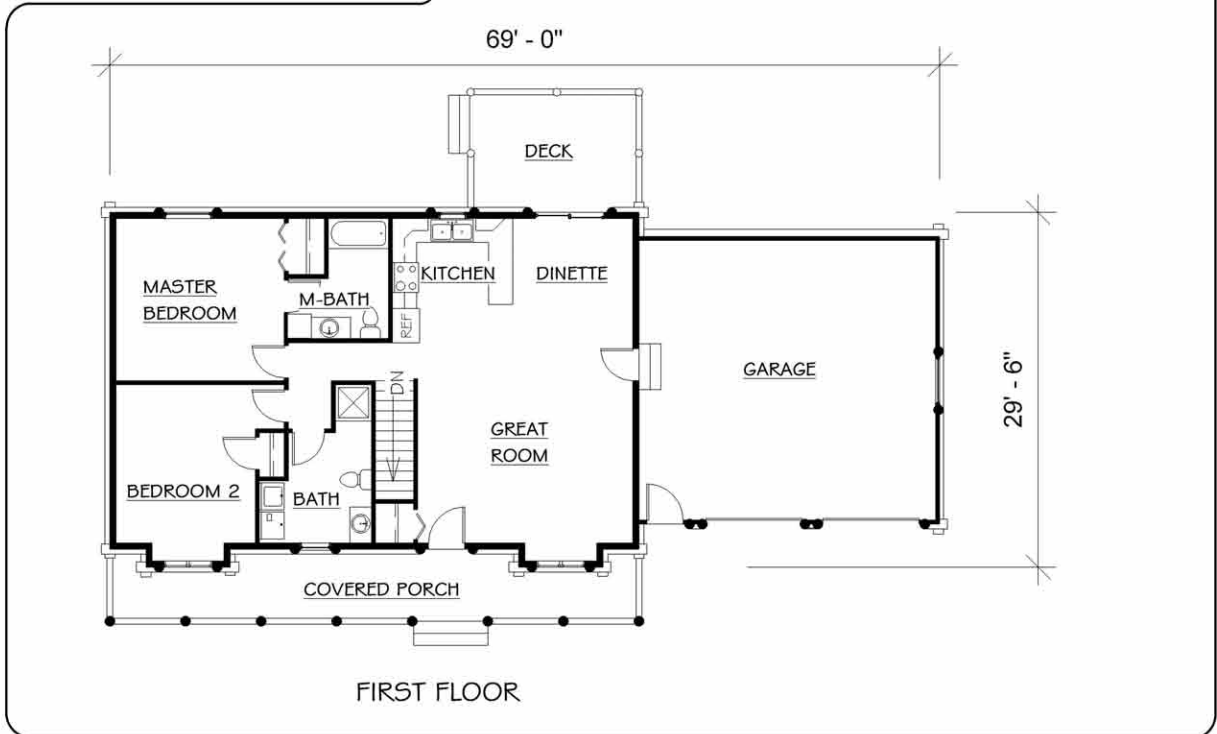

# THE WILDERNESS

FIRST FLOOR ----- 1,186 SQ. FT.

TOTAL ----- 1,186 SQ. FT.

BACK VIEW

FIRST FLOOR