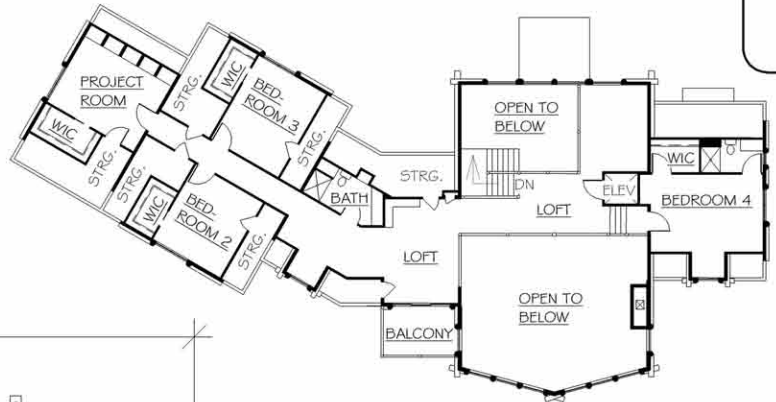

# THE WINCHESTER

FIRST FLOOR ----- 2,550 SQ. FT.  
 SECOND FLOOR ----- 1,930 SQ. FT.  
 TOTAL ----- 4,480 SQ. FT.

BACK VIEW

SECOND FLOOR

FIRST FLOOR