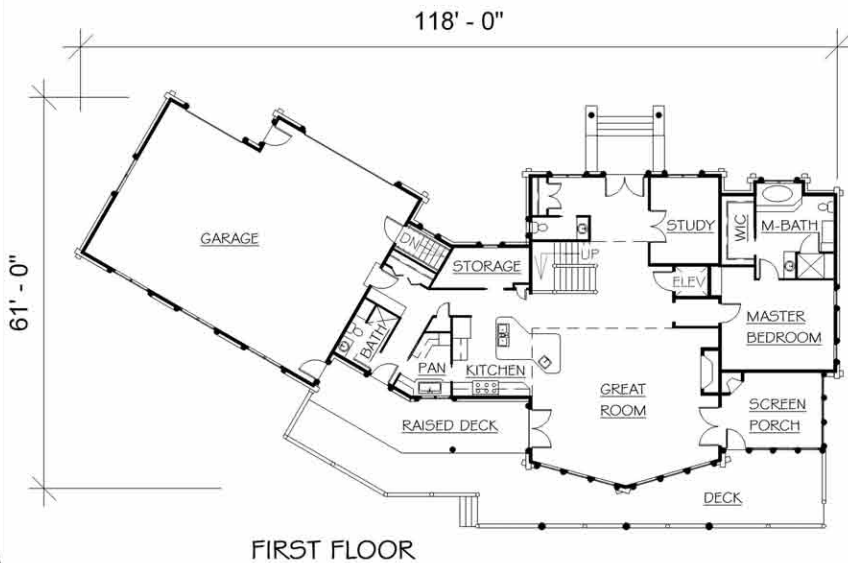

# THE WINCHESTER

FIRST FLOOR ----- 2,550 SQ. FT.  
 SECOND FLOOR ----- 1,930 SQ. FT.  
 TOTAL ----- 4,480 SQ. FT.

BACK VIEW

SECOND FLOOR

FIRST FLOOR